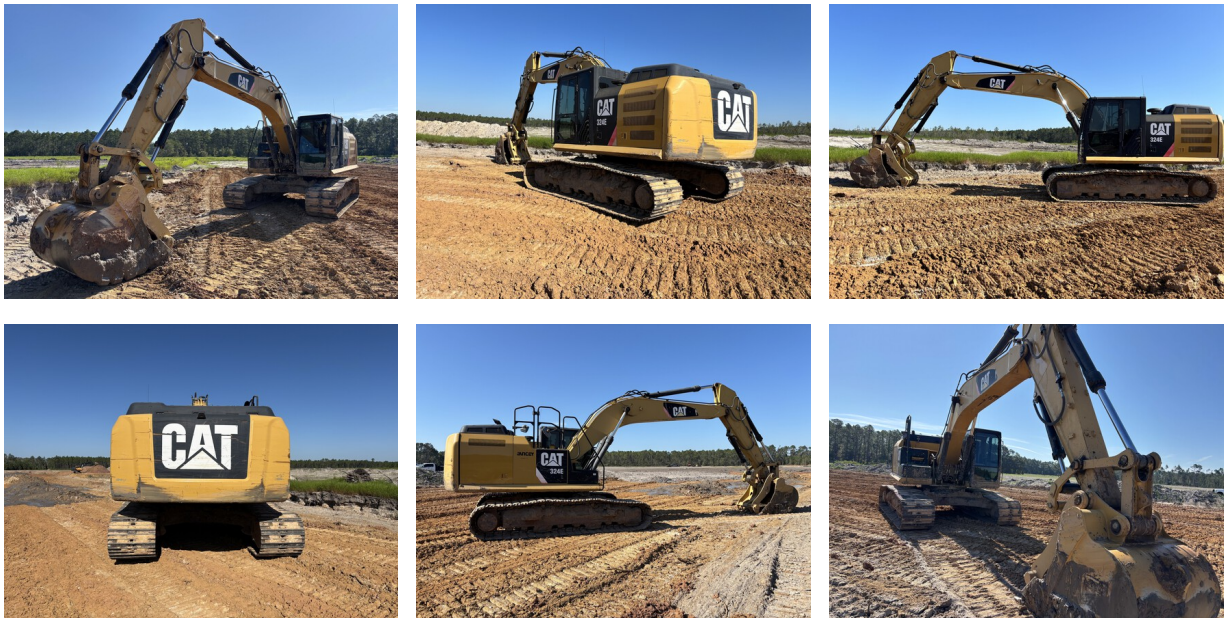

Stock Number: 460058

Model: 324E Serial Number: CAT0324EHPNW00791

ATTACHMENTS

Item	Make	Type	Size	Serial Number	Condition
Bucket	Bedrock	General Purpose toothed bucket	48"	BDR32408597	Good
Thumb	Bedrock	48" mesh progressive thumb	48" mesh		N/A

GROUND ENGAGING TOOLS

	% remaining	NEW	GOOD	USABLE	REPAIR	REPLACE	N/A	Comments	Estimated Cost		
									Parts	Labour	Total
Buckets	90%		X					Bucket recently added to machine. In good condition			
Blades								N/A			
Teeth / Tips	70%		X					Bucket recently added to machine. In good condition			
End Bits								N/A			
Cutting Edge	90%		X					Bucket recently added to machine. In good condition			

UNDERCARRIAGE MEASUREMENTS

	Dimension	% remaining	Comments	Estimated Cost		
				Parts	Labour	Total
Track Links		70%	Undercarriage recently replaced. Signs of normal wear			
Track Bushings Chain sealed and lubricated? ☒ Yes ☐ No Have pins/bushings been turned? ☐ Yes ☒ No		70%	Undercarriage recently replaced. Signs of normal wear			
Track Pitch		70%	Undercarriage recently replaced. Signs of normal wear			
Grousers - Shoes		90%	Undercarriage recently replaced. Signs of normal wear			
Idlers		90%	Undercarriage recently replaced. Signs of normal wear			
Carrier Rollers		60%	Undercarriage recently replaced. Signs of normal wear			
Track Rollers		60%	Undercarriage recently replaced. Signs of normal wear			
Sprockets		70%	Undercarriage recently replaced. Signs of normal wear			

ADDITIONAL PHOTOS