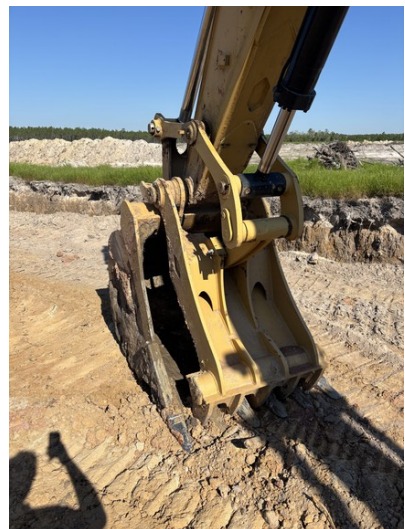

Stock Number: 460058

Model: 324E Serial Number: CAT0324EHPNW00791